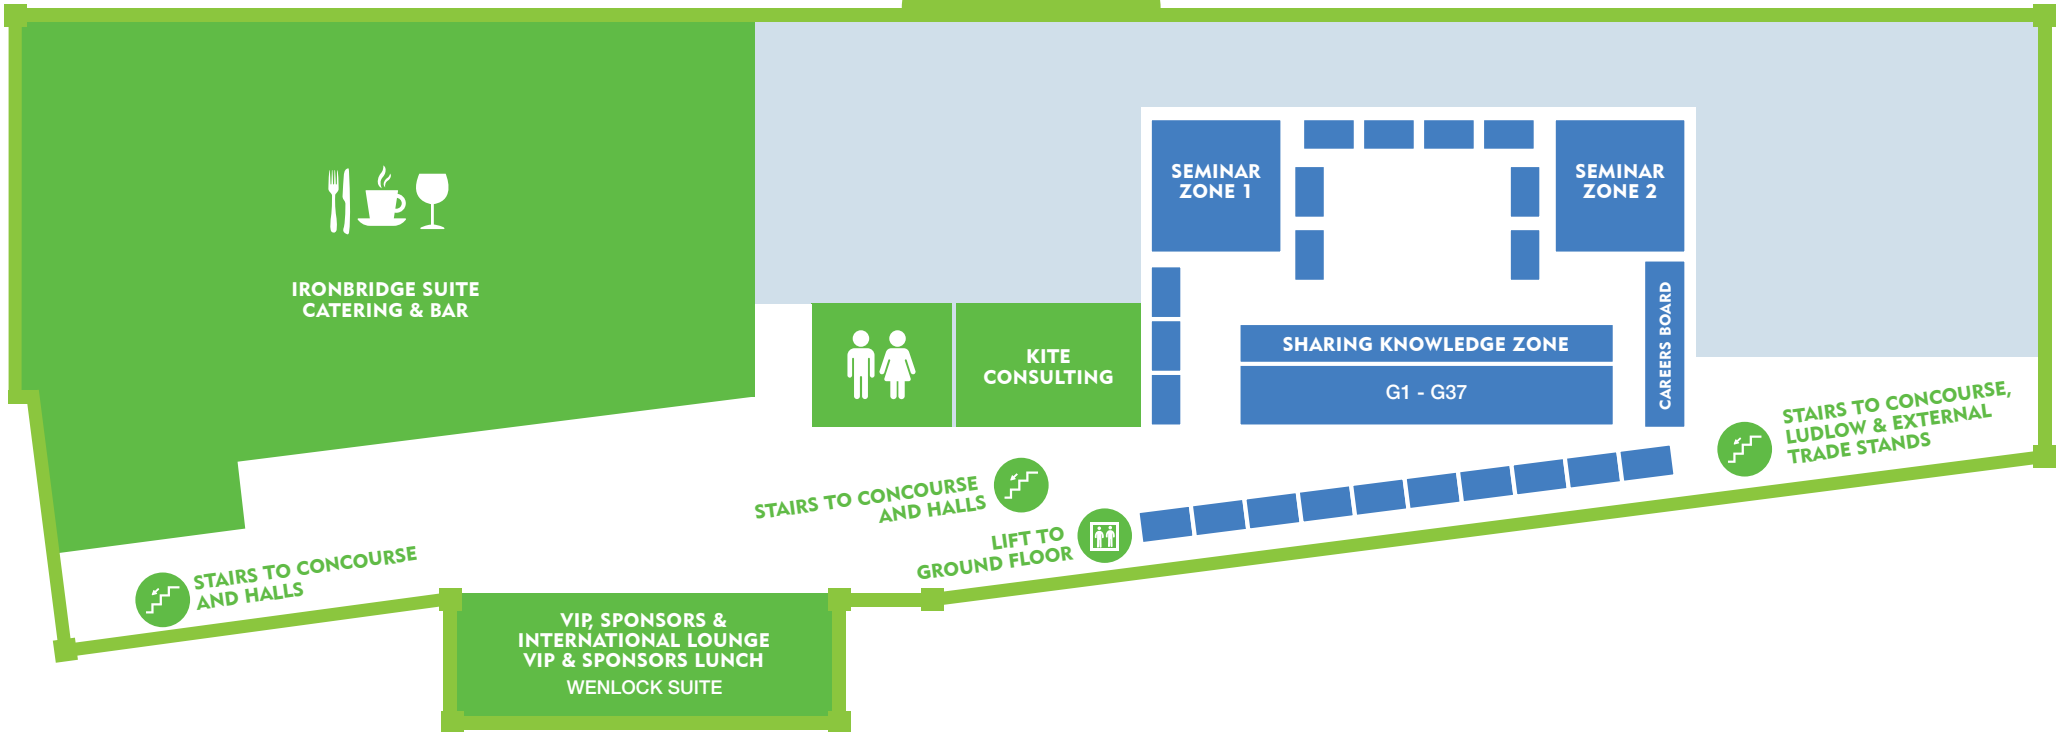

First Floor Event Map

8.00AM TO 5.30PM
WEDNESDAY 11TH SEPTEMBER
THE INTERNATIONAL CENTRE
TELFORD, SHROPSHIRE, TF3 4JH

FIRST FLOOR

A horizontal bar at the bottom of the map contains four icons with corresponding labels: **TOILETS** (male/female icons), **STAIRS** (stairs icon), **LIFT** (lift icon), and **REFRESHMENTS** (fork and coffee cup icon).

DATE FOR THE DIARY: UK DAIRY DAY 2020 - WEDNESDAY 16TH SEPTEMBER, TELFORD